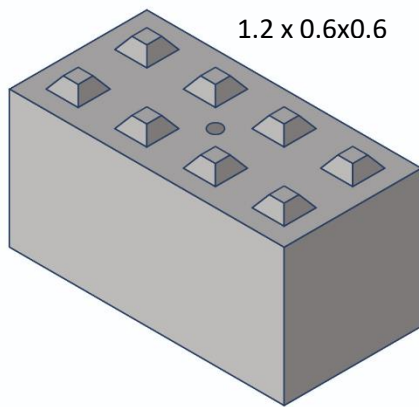

### Sizes Available

### Prices

1.2x0.6x0.6 - POA

0.8x0.6x0.6 - POA

0.6x0.6x0.6 POA

Colour, shade & surface finish of blocks is not guaranteed, there may be some variation.

Logical Concrete Ltd  
Pasture House Farm Quarry,  
Willow Hall Lane,  
Thorney,  
Peterborough  
PE6 0QN