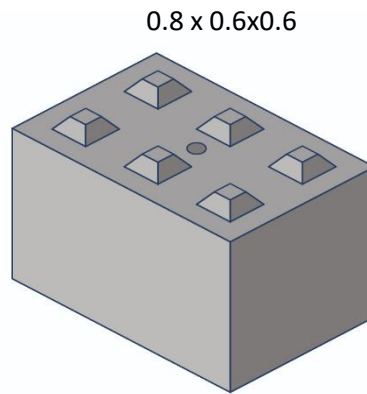

### Sizes Available

### Prices

1.2x0.6x0.6 - POA

0.8x0.6x0.6 - POA

0.6x0.6x0.6 POA

Colour, shade & surface finish of blocks is not guaranteed, there may be some variation.

Logical Concrete Ltd  
Pasture House Farm Quarry,  
Willow Hall Lane,  
Thorney,  
Peterborough  
PE6 0QN